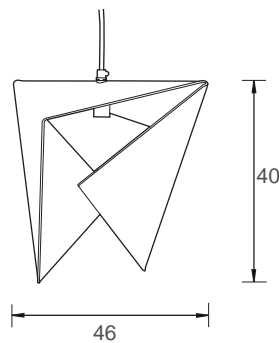

“Stealth” captures that moment during an explosion of structure where there is beauty in the chaotic. Composed from a single plane of smooth perspex, and folded into an origami like pyramid, light bursts out of this striking new lamp. The movement within this form adds a dynamic edge to any environment. Light is energy after all.

Stealth
by Antonio Arevalo

STEALTH Pendant Lamp

Main Dimensions in cm

Small

Medium

Large

 60W MAX

Shade only
Lamp fitting not included.

Material
3mm Perspex
Finishes
black/copper
black/pink
white/copper
white/pink
Frosted Finish:
Polar white
Slate Grey
Saffron Yellow

Small 31x35cm
Medium 40x46cm
Large 56x61cm

E: antonio@aarevalo.com
T: +44(0)208 993 1953
www.aarevalo.com