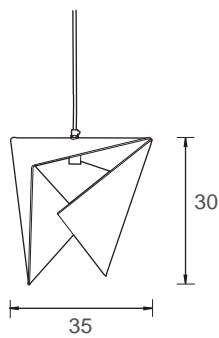

“Stealth” captures that moment during an explosion of structure where there is beauty in the chaotic. Composed from a single plane of smooth perspex, and folded into an origami like pyramid, light bursts out of this striking new lamp. The movement within this form adds a dynamic edge to any environment. Light is energy after all.

Stealth
by Antonio Arevalo

STEALTH Pendant Lamp

Main Dimensions in cm

Small

Medium

Large

 60W MAX

Shade only
Lamp fitting not included.

Material
3mm Perspex
Finishes
black/copper
black/pink
white/copper
white/pink
Frosted Finish:
Polar white
Slate Grey
Saffron Yellow

Small 31x35cm
Medium 40x46cm
Large 56x61cm

E: antonio@aarevalo.com
T: +44(0)208 993 1953
www.aarevalo.com