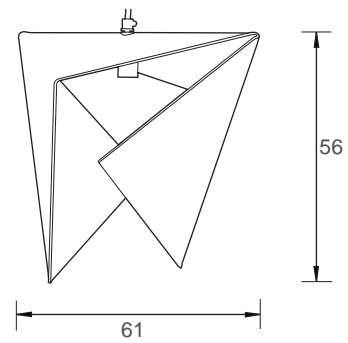

Stealth
by Antonio Arevalo

STEALTH Pendant Lamp

Main Dimensions in cm

Small

Medium

Large

 60W MAX

Shade only
Lamp fitting not included.

Material
3mm Perspex
Finishes
black/copper
black/pink
white/copper
white/pink
Frosted Finish:
Polar white
Slate Grey
Saffron Yellow

Small 31x35cm
Medium 40x46cm
Large 56x61cm

E: antonio@aarevalo.com
T: +44(0)208 993 1953
www.aarevalo.com